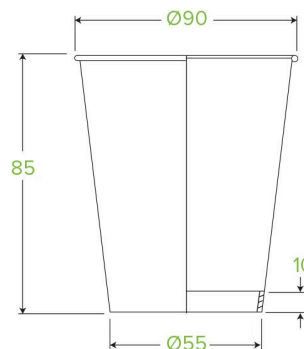

280ml / 8oz (90mm) Leaf Single Wall BioCup BC-8(90)

Paper BioCups are lined with Ingeo™ bioplastic – made from plants, not oil. BioPak paper cups are certified industrially compostable and carbon neutral. This cup fits our large lids.

Carton quantity: 1000	Sleeves per carton: 20	Units per sleeve: 50
Carton Size LxWxH (cm): 47x38x61	Carton gross weight (kg): 9.500000	Carton barcode: 19344062014055
Raw Material: Paper	Lining/coating: Bioplastic - Ingeo, PLA	Window Material: None
Printing Type: Offset	Inks: Food Contact Safe Inks	Brim fill capacity (ml): 287
Dimensions top LxW (mm): 90x90	Dimensions base LxW (mm): 55x55	Product Depth: 85
Product weight (g): 9.2	Thickness: 285gsm + 35gsm PLA	Use: Hot and cold
Manufactured: Taiwan	Customise: Print	MOQ custom: 50000
Mould fees: No	Quality product certified: ISO 9001	Factory food safety certified: BRC, HACCP
Home compostable: No	Industrially compostable: Certified to AS4736 Australian Standards, Certified to EN13432 European Standard	Recyclable: No